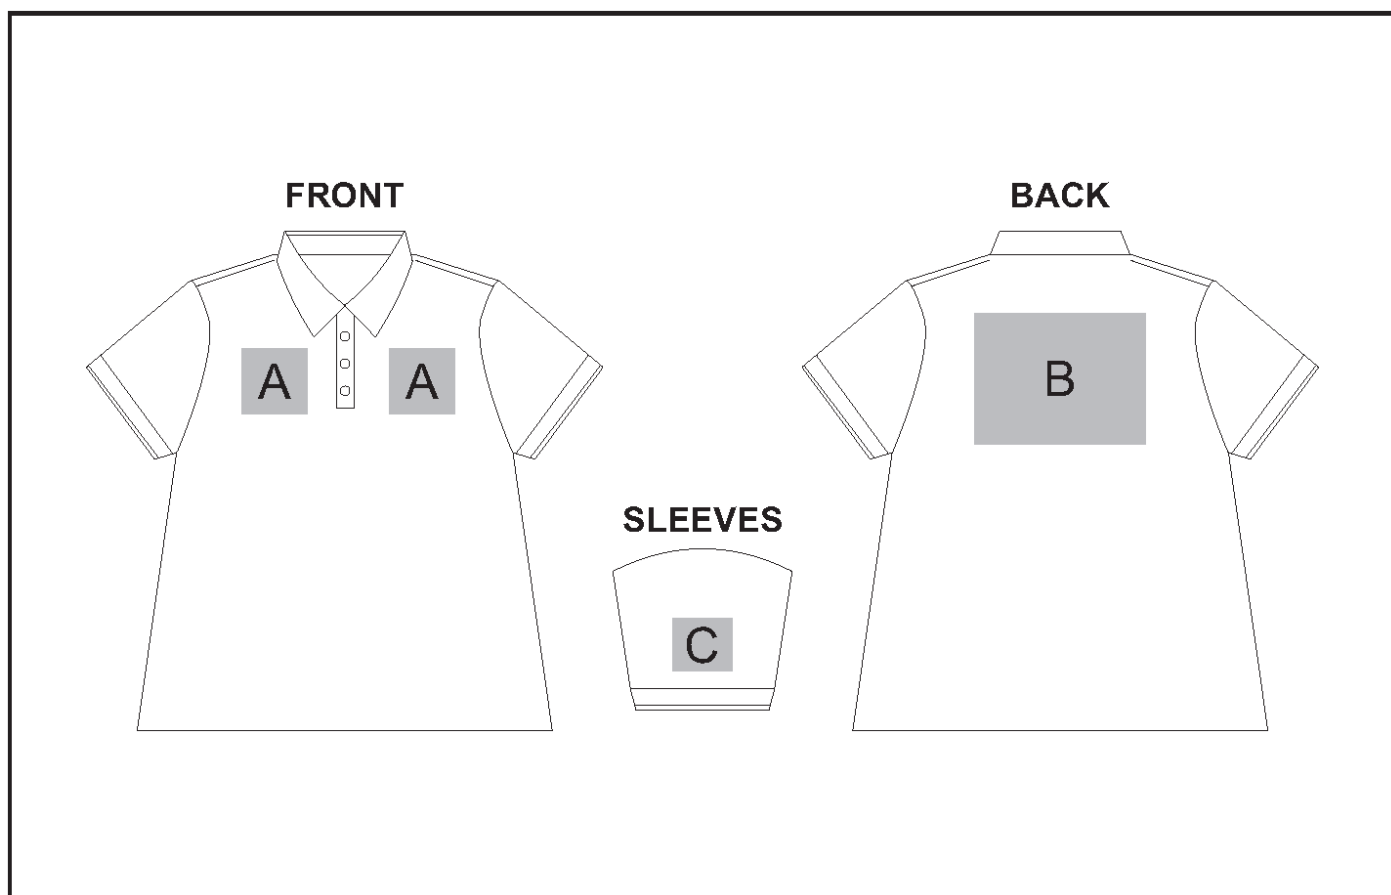

BAS-11202

Mens Delta Golf Shirt

Need to know:

- Includes 1-Position Embroidery OR 1-Position Digital Transfer (setup fees apply)
- DTC/EMB inclusive Parameters: Left/Right Chest or Back = 100mm x 100mm

Branding Options:

Position A

1. Embroidery (EM-CLOTHING)
N/A
Size: 100mm wide x 100mm high
2. Digital Transfer Clothing A6 (DTC-A6)
Full Colour
Size: 100mm wide x 100mm high
3. Screen Print (SA)
6 Colours
Size: 100mm wide x 80mm high
4. Silicone (STP-A)
N/A
Size: 30mm wide x 30mm high
5. Silicone (STP-B)
N/A
Size: 50mm wide x 50mm high
6. Silicone (STP-C)
N/A
Size: 80mm wide x 80mm high
7. Silicone (STP-D)
N/A
Size: 100mm wide x 40mm high

Position C

1. Embroidery (EM-CLOTHING)
N/A
Size: 80mm wide x 80mm high
2. Digital Transfer Clothing A6 (DTC-A6)
Full Colour
Size: 80mm wide x 80mm high
3. Screen Print (SA)
6 Colours
Size: 90mm wide x 60mm high
4. Silicone (STP-A)
N/A
Size: 30mm wide x 30mm high
5. Silicone (STP-C)
N/A
Size: 80mm wide x 80mm high

Position B

1. Embroidery (EM-CLOTHING)
N/A
Size: 200mm wide x 200mm high
2. Digital Transfer Clothing A6 (DTC-A6)
Full Colour
Size: 105mm wide x 148mm high
3. Digital Transfer T-shirts A5 (DTC-A5)
Full Colour
Size: 210mm wide x 148mm high
4. Screen Print (SA)
6 Colours
Size: 260mm wide x 200mm high
5. Silicone (STP-A)
N/A
Size: 30mm wide x 30mm high
6. Silicone (STP-B)
N/A
Size: 50mm wide x 50mm high
7. Silicone (STP-B)
N/A
Size: 50mm wide x 50mm high
8. Silicone (STP-C)
N/A
Size: 80mm wide x 80mm high
9. Silicone (STP-D)
N/A
Size: 120mm wide x 40mm high